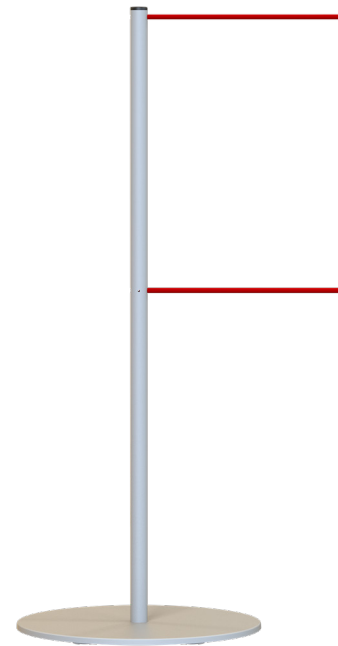

Potelet[®]

Specialists in safer working environments.

Potelet[®] LINE

LINE | MUSEUMS & GALLERIES

- Delimiting metallic element
- Semi-elastic rope
- Perfect to divide spaces and for pedestrian signage
- Available also in wall mounting

LINE MINI

CHARACTERISTICS

height	45 cm
base	35 cm ø
	1 cm ↓
weight	6 kg
tube	2.5 cm ø

LINE BASIC

CHARACTERISTICS

height	90 cm
base	35 cm ø
	1 cm ↓
weight	8 kg
tube	2.5 cm ø

LINE DUAL

CHARACTERISTICS

height	90 cm
base	35 cm ø
	1 cm ↓
weight	8 kg
tube	2.5 cm ø

ROPE COLOURS

- red
- white
- gray
- black

POST & BASE COLOURS

- silver
- black
- white
- satin stainless steel
- gold