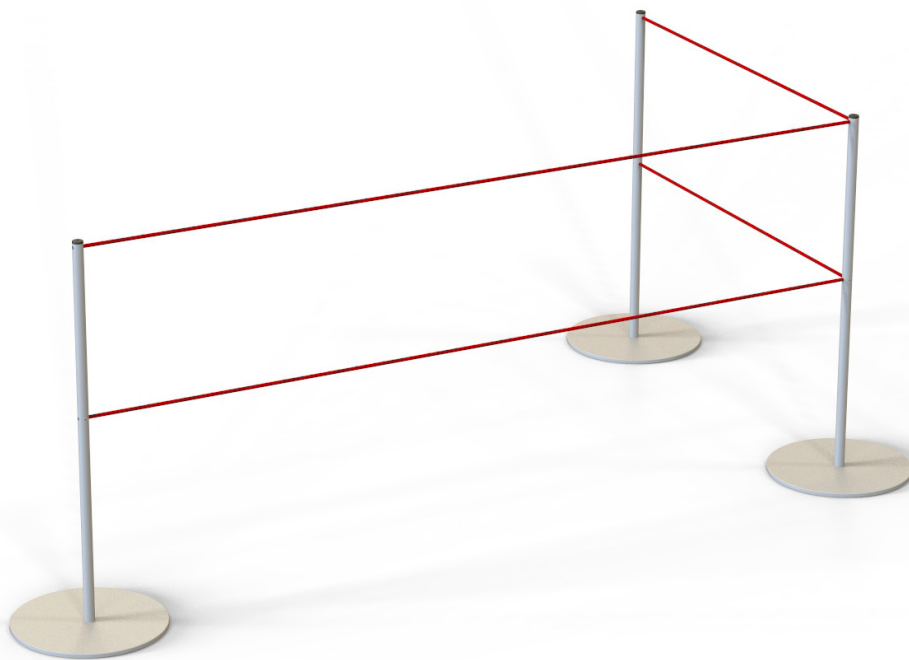

Potelet[®]

Specialists in safer working environments.

Potelet[®] LINE

LINE | MUSEUMS & GALLERIES

- Delimiting metallic element
- Semi-elastic rope
- Perfect to divide spaces and for pedestrian signage
- Available also in wall mounting

LINE MINI

CHARACTERISTICS

height	45 cm
base	35 cm ø
	1 cm ↓
weight	6 kg
tube	2.5 cm ø

LINE BASIC

CHARACTERISTICS

height	90 cm
base	35 cm ø
	1 cm ↓
weight	8 kg
tube	2.5 cm ø

LINE DUAL

CHARACTERISTICS

height	90 cm
base	35 cm ø
	1 cm ↓
weight	8 kg
tube	2.5 cm ø

ROPE COLOURS

- red
- white
- gray
- black

POST & BASE COLOURS

- silver
- black
- white
- satin stainless steel
- gold