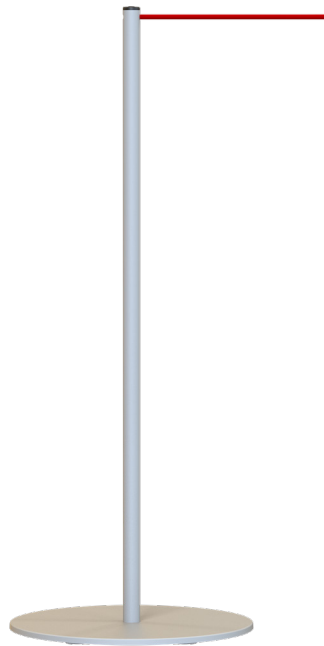

Potelet[®]

Specialists in safer working environments.

Potelet[®] LINE

LINE | MUSEUMS & GALLERIES

- Delimiting metallic element
- Semi-elastic rope
- Perfect to divide spaces and for pedestrian signage
- Available also in wall mounting

LINE MINI

CHARACTERISTICS

height	45 cm
base	35 cm ø
	1 cm ↓
weight	6 kg
tube	2.5 cm ø

LINE BASIC

CHARACTERISTICS

height	90 cm
base	35 cm ø
	1 cm ↓
weight	8 kg
tube	2.5 cm ø

LINE DUAL

CHARACTERISTICS

height	90 cm
base	35 cm ø
	1 cm ↓
weight	8 kg
tube	2.5 cm ø

ROPE COLOURS

- red
- white
- gray
- black

POST & BASE COLOURS

- silver
- black
- white
- satin stainless steel
- gold